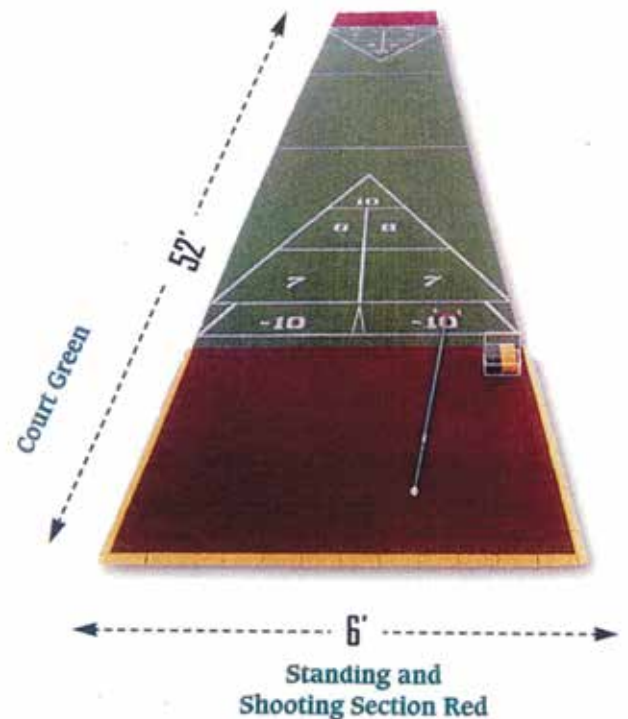

DELUXE COURT