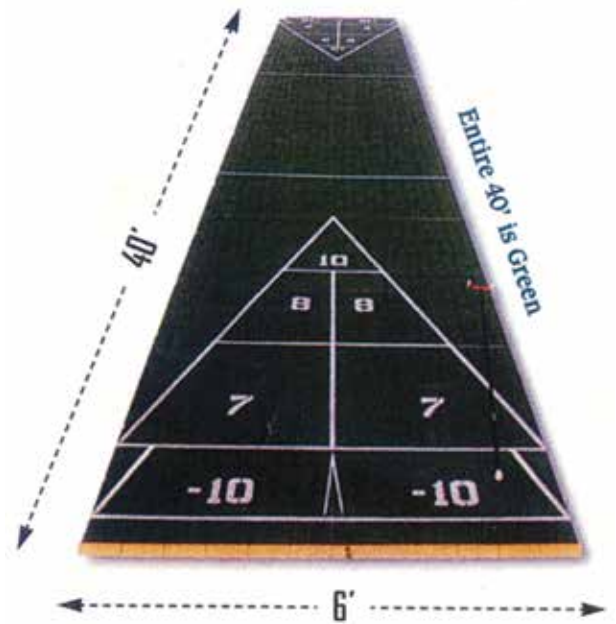

STANDARD COURT